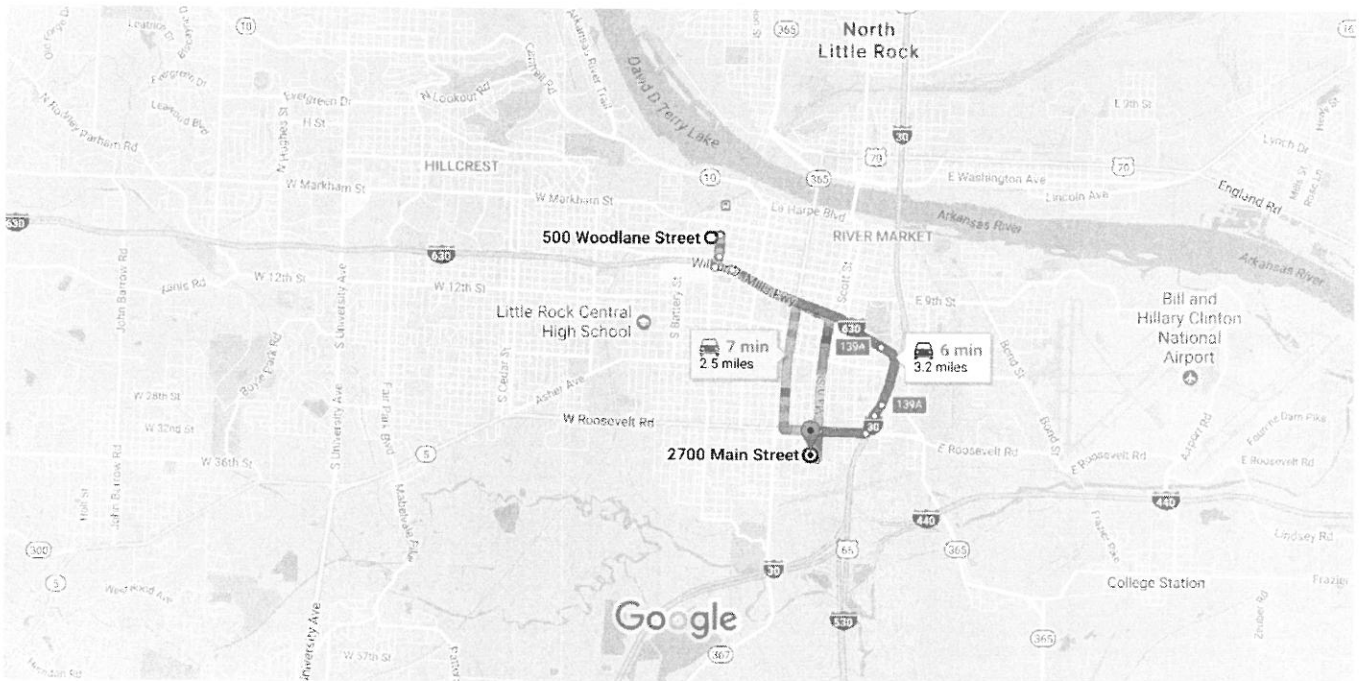

July 11th JPR Meeting

Google Maps

500 Woodlane St, Little Rock, AR 72201 to Drive 3.2 miles, 6 min
2700 Main St, Little Rock, AR 72206

STATE CAPITOL to WASHINGTON MAGNET ELEMENTARY SCHOOL--
2700 MAIN ST.

Map data ©2017 Google 1 mi

State Capitol
500 Woodlane St
Little Rock, AR 72201

to Washington Magnet Elementary School

Get on I-630 E

- ↑ 1. Head south on Woodlane St toward W Capitol Ave 2 min (0.4 mi)
- ↑ 2. Continue onto Doctor M.L.K. Jr Dr/M L King 0.2 mi
- ↗ 3. Turn left to merge onto I-630 E 476 ft

Continue on I-630 E to I-30 Frontage Rd. Take exit 139A from I-30 W

- ↗ 4. Merge onto I-630 E 0.1 mi
 - ↘ 5. Use the right 2 lanes to take exit 139A-139B to merge onto I-30 W toward Texarkana 2 min (2.0 mi)
- 1.4 mi
- 0.5 mi

0.4 mi

 9. Turn left onto S Main St

 Destination will be on the right

0.2 mi

Washington Magnet Elementary School

2700 Main St

Little Rock, AR 72206

These directions are for planning purposes only. You may find that construction projects, traffic, weather, or other events may cause conditions to differ from the map results, and you should plan your route accordingly. You must obey all signs or notices regarding your route.