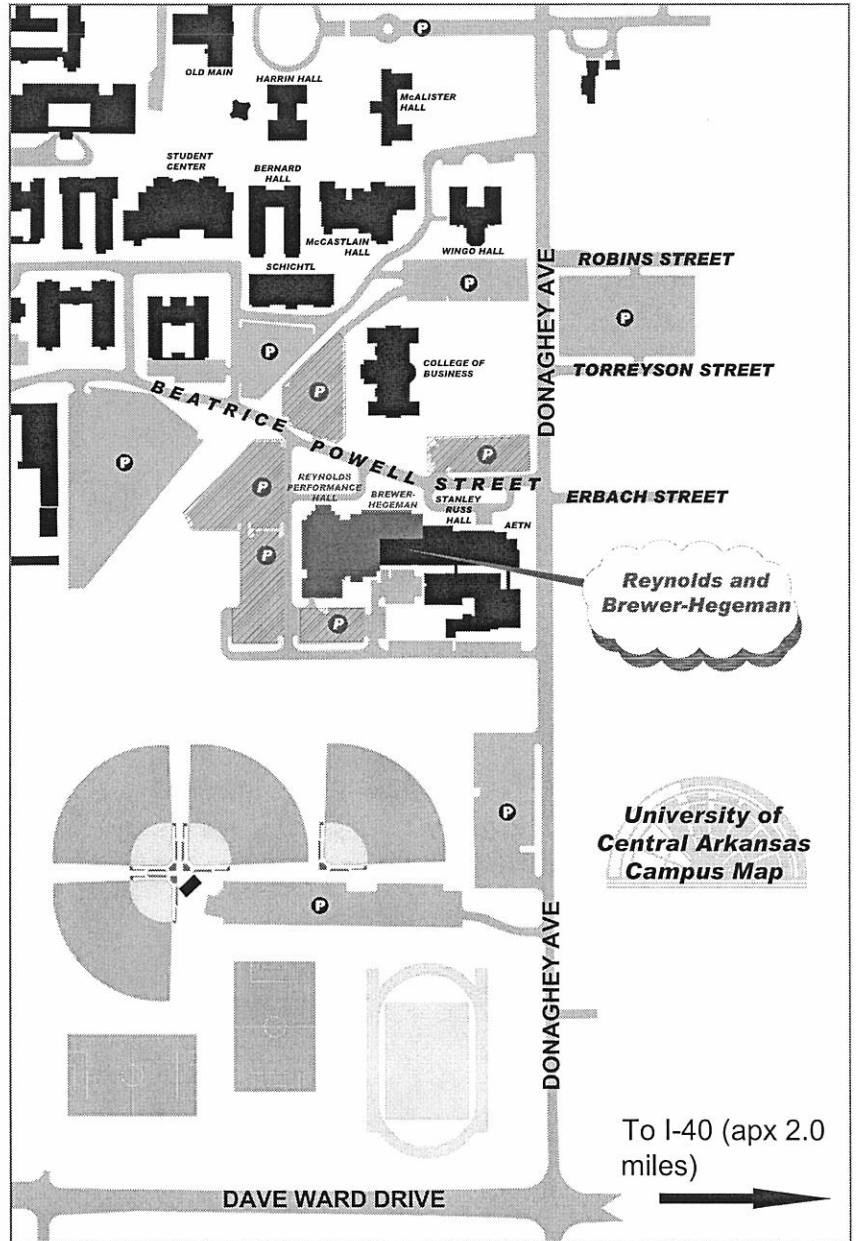

Welcome to Reynolds Performance Hall and Brewer-Hegeman Conference Center

Directions to Reynolds Performance Hall and Brewer-Hegeman Conference Center from I-40:

Coming from Little Rock (westbound): Take exit 129; follow the signs for exit 129B which will take you to 60, 65B/Dave Ward Dr. West; merge westbound onto Dave Ward Dr. (See detail map below.)

Coming from Ft. Smith (eastbound): Take exit 129 and stay to the right, merging westbound onto Dave Ward Dr. (See detail map below.)

Proceed west on Dave Ward Dr. approximately 2.0 miles to the intersection of Dave Ward Dr. and Donaghey Ave. (See detail map below.)

Turn right onto Donaghey Ave. and proceed north approximately 0.4 mile to Beatrice Powell Street.

Turn left onto Beatrice Powell and go approximately 0.1 mile. Parking for Reynolds and Brewer-Hegeman is available in the parking areas designated by the symbol **P** on the map to the right.

University of Central Arkansas Campus Map

To I-40 (apx 2.0 miles)