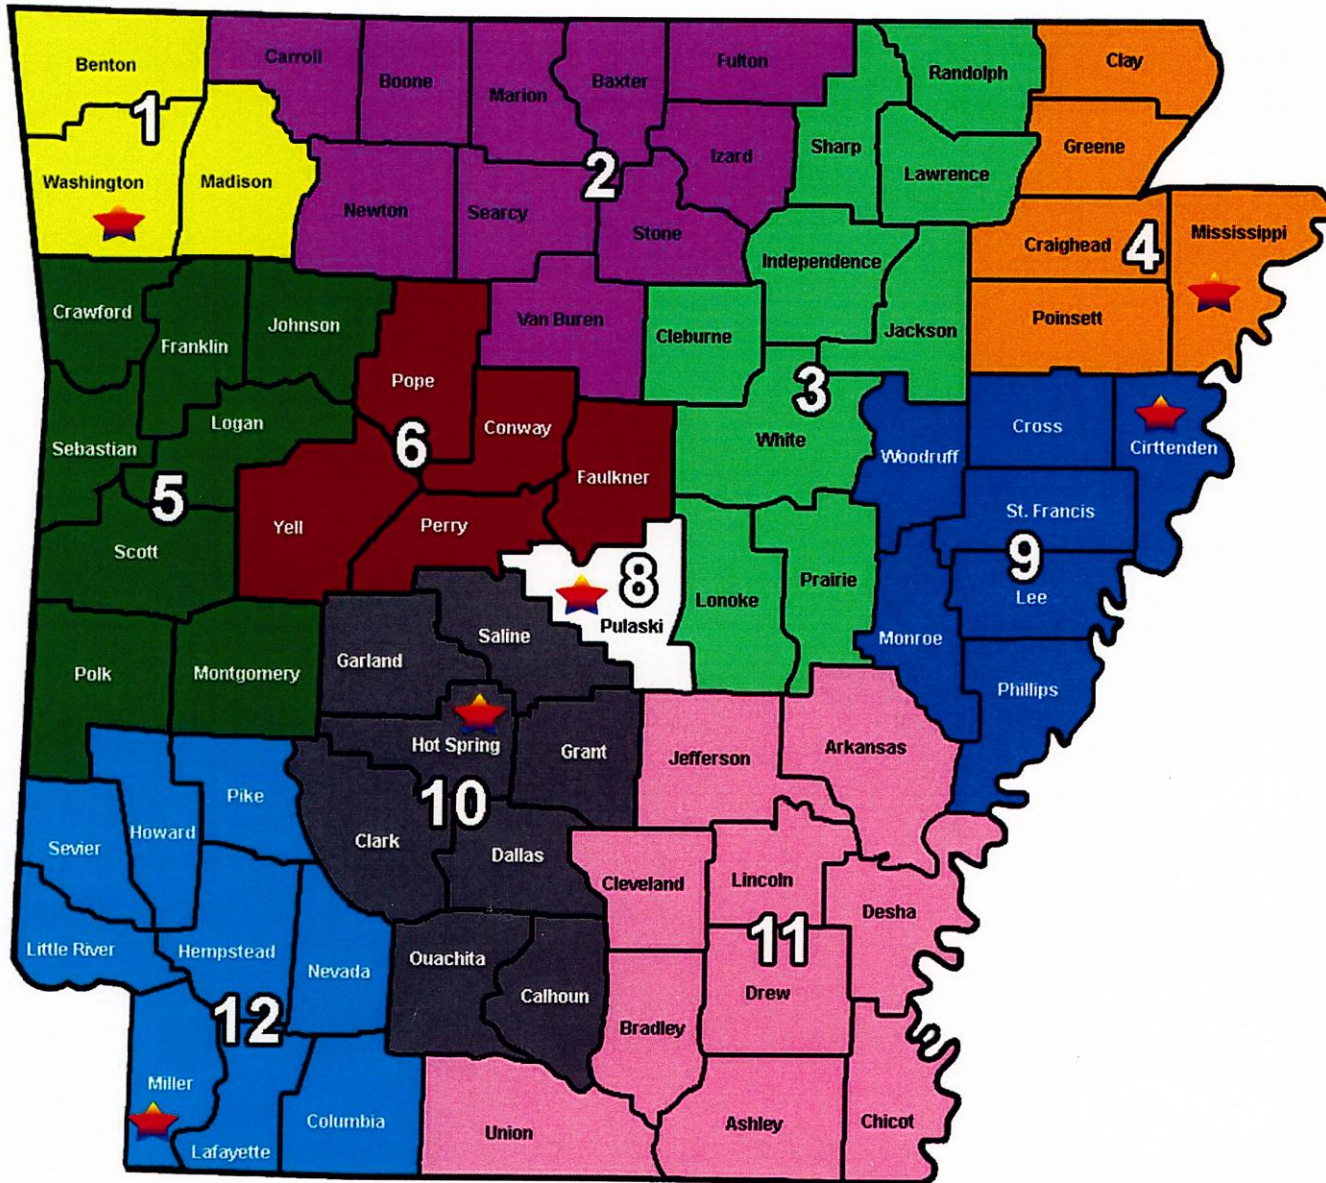

HANDOUT 1 PROBATION AND PAROLE AREAS AND RESIDENTIAL CNTRS MAP

Map of Probation & Parole Areas And Residential Centers

Community Correction Centers
Mark Warner Administrator Central Arkansas Center - Little Rock
Kevin Miner Administrator Southwest Center - Texarkana
Syrna Bowers Administrator East Central Center - West Memphis
Andrew Ruh Administrator Omega Center - Malvern
Phillip Glover Administrator Northeast Center - Osceola
Gary Tabor Administrator Northwest Center - Fayetteville

Parole/Probation Areas
1 - Mike Parker - Fayetteville
2 - Brian Zini - Mountain Home
3 - Tiffany Jackson - Searcy
4 - Ryan Burton - Jonesboro
5 - Richard Holt - Fort Smith
6 - Dana Alberson - Conway
8 - Tim Warhurst - North Little Rock
9 - Brian Holt - West Memphis
10 - Krystle Williams - Hot Springs
11 - Thomas McBroome - Pine Bluff
12 - Tomekia Williamson - Texarkana